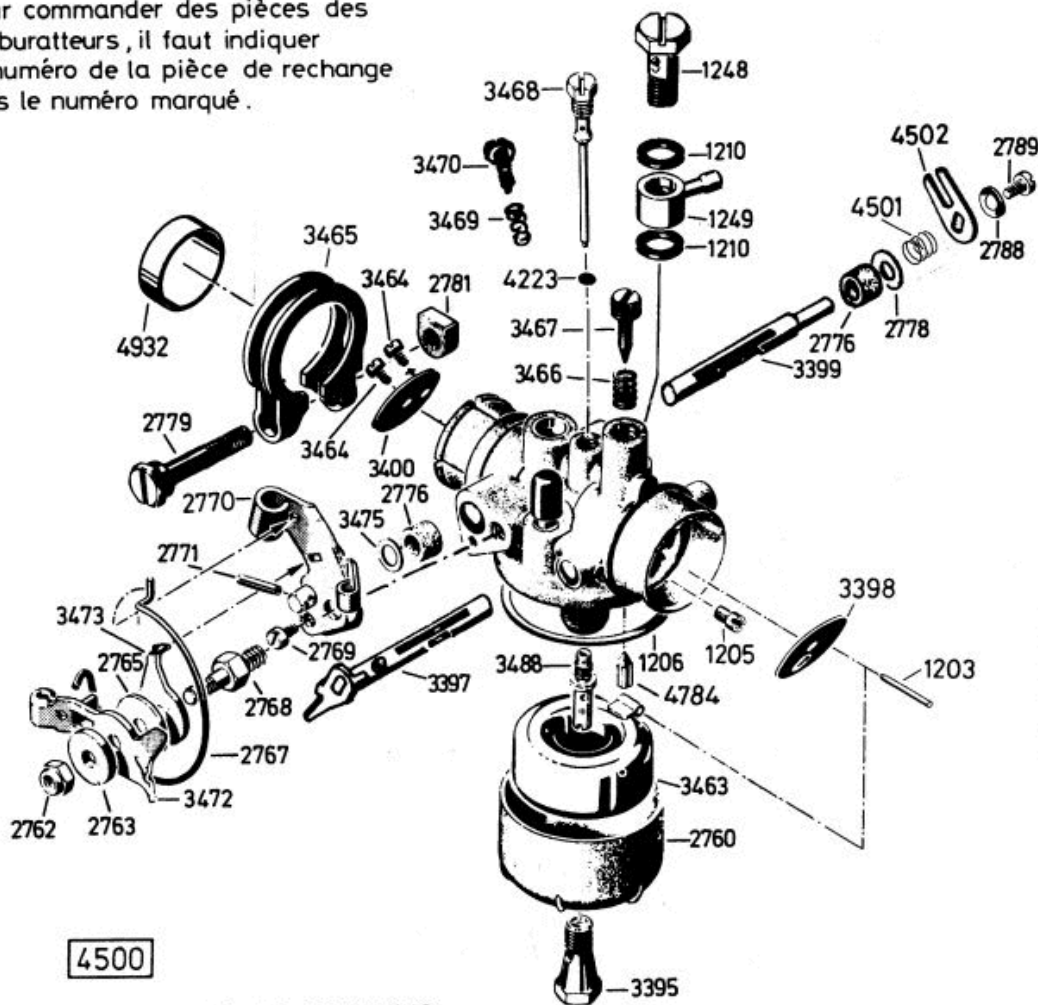

4199

- 3632** -Rutschkupplung ohne Messer  
 -friction clutch without blade  
 -l'embrayage à friction sans lame

AS 53 B5  
AS 53 B6 RB

Allrad Bezeichnung: AS 53 B6/RB AllradÂ Â Modell: AS 53 B6/RBÂ Â Jahr: 2002

Pour commander des pièces des carburateurs, il faut indiquer le numéro de la pièce de rechange plus le numéro marqué .

4500

- AS 26 AH9, AS 26 AH9/3
- AS 27/2, AS 27/3
- AS 21-165/2, AS 21-165/3
- AS 53
- AS 45 B1A, AS 45 B3A, AS 45 B4
- AS 22, AS 22/3
- AS 28, AS 28/3, AS 28/4
- AS 55 B1