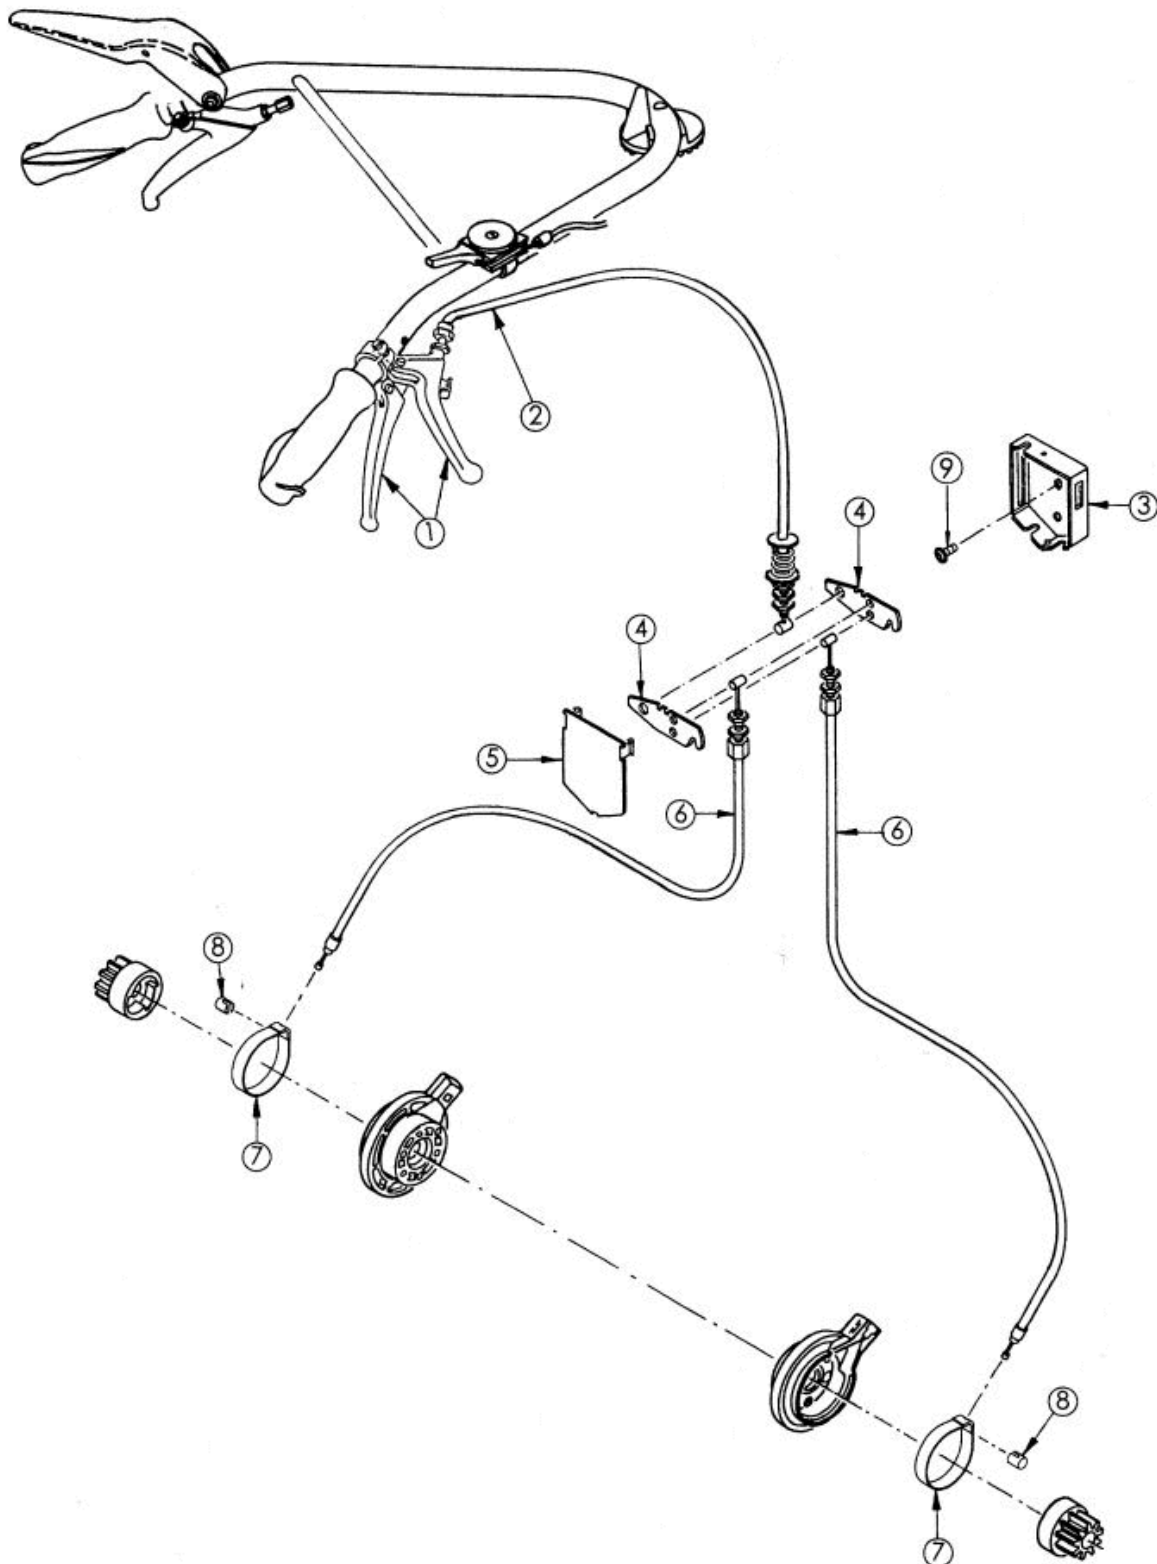

Allrad Bezeichnung: AS 53 B6/RB Allrad Modell: AS 53 B6/RB Jahr: 2002

AS 53 B5  
AS 53 B6 RB

**6137** Antriebsblock  
driving unit  
moteur complet

Allrad Bezeichnung: AS 53 B6/RB Allrad Modell: AS 53 B6/RB Jahr: 2002

Allrad Bezeichnung: AS 53 B6/RB Allrad Modell: AS 53 B6/RB Jahr: 2002

AS 53 B6 RB

Allrad Bezeichnung: AS 53 B6/RB Allrad Modell: AS 53 B6/RB Jahr: 2002

AS 53 B6 RB

Allrad Bezeichnung: AS 53 B6/RB Allrad Modell: AS 53 B6/RB Jahr: 2002

AS 53 B6 RB

Allrad Bezeichnung: AS 53 B6/RB Allrad Modell: AS 53 B6/RB Jahr: 2002

Allrad Bezeichnung: AS 53 B6/RB Allrad Modell: AS 53 B6/RB Jahr: 2002

AS 53 B6 RB

Allrad Bezeichnung: AS 53 B6/RB Allrad Modell: AS 53 B6/RB Jahr: 2002

Pour commander des pièces des carburateurs, il faut indiquer le numéro de la pièce de rechange plus le numéro marqué .

4500

- AS 26 AH9, AS 26 AH9/3
- AS 27/2, AS 27/3
- AS 21-165/2, AS 21-165/3
- AS 53
- AS 45 B1A, AS 45 B3A, AS 45 B4
- AS 22, AS 22/3
- AS 28, AS 28/3, AS 28/4
- AS 55 B1