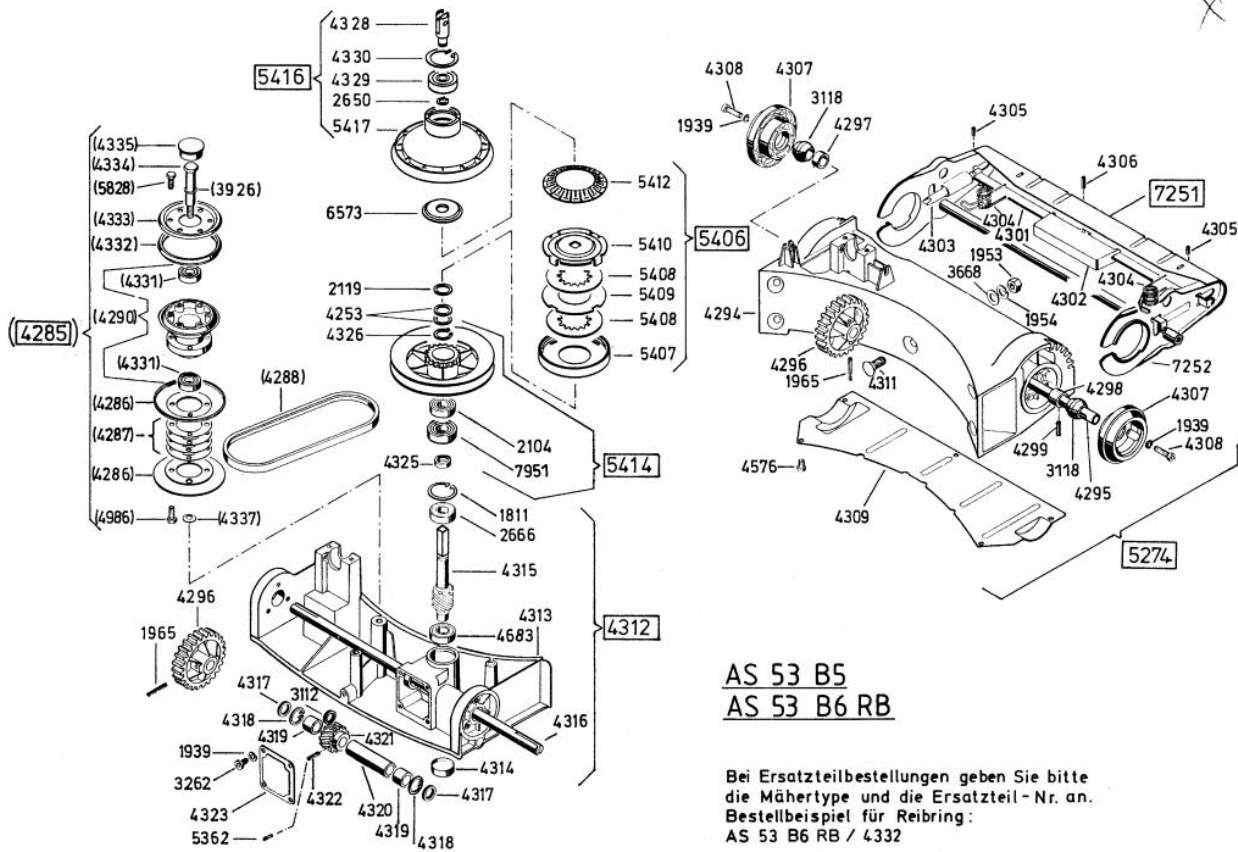

Allrad Bezeichnung: AS 53 B6/RB Allrad Modell: AS 53 B6/RB Jahr: 2002

AS 53 B5  
AS 53 B6 RB

**6137** Antriebsblock  
driving unit  
moteur complet

Allrad Bezeichnung: AS 53 B6/RB Allrad Modell: AS 53 B6/RB Jahr: 2002

Allrad Bezeichnung: AS 53 B6/RB Allrad Modell: AS 53 B6/RB Jahr: 2002

AS 53 B6 RB

Allrad Bezeichnung: AS 53 B6/RB Allrad Modell: AS 53 B6/RB Jahr: 2002

AS 53 B6 RB

Allrad Bezeichnung: AS 53 B6/RB Allrad Modell: AS 53 B6/RB Jahr: 2002

4199

- 3632** -Rutschkupplung ohne Messer  
 -friction clutch without blade  
 -l'embrayage à friction sans lame

AS 53 B5  
AS 53 B6 RB

Allrad Bezeichnung: AS 53 B6/RB AllradÂ Â Modell: AS 53 B6/RBÂ Â Jahr: 2002

Pour commander des pièces des carburateurs, il faut indiquer le numéro de la pièce de rechange plus le numéro marqué .

4500

- AS 26 AH9, AS 26 AH9/3
- AS 27/2, AS 27/3
- AS 21-165/2, AS 21-165/3
- AS 53
- AS 45 B1A, AS 45 B3A, AS 45 B4
- AS 22, AS 22/3
- AS 28, AS 28/3, AS 28/4
- AS 55 B1