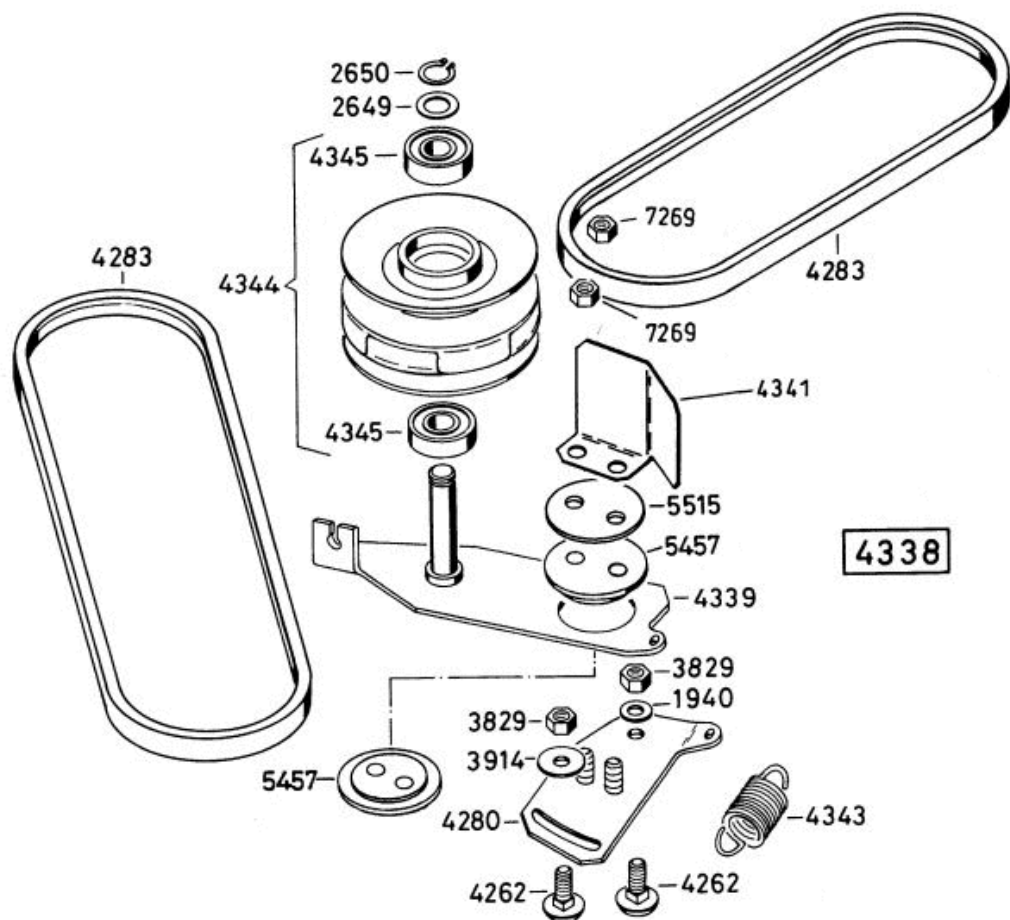

Allrad Bezeichnung: AS 53 B6/RB Allrad Modell: AS 53 B6/RB Jahr: 2002

AS 53 B5  
AS 53 B6 RB

**6137** Antriebsblock  
driving unit  
moteur complet

Allrad Bezeichnung: AS 53 B6/RB Allrad Modell: AS 53 B6/RB Jahr: 2002

Allrad Bezeichnung: AS 53 B6/RB Allrad Modell: AS 53 B6/RB Jahr: 2002

AS 53 B6 RB

Allrad Bezeichnung: AS 53 B6/RB Allrad Modell: AS 53 B6/RB Jahr: 2002

AS 53 B6 RB

Allrad Bezeichnung: AS 53 B6/RB Allrad Modell: AS 53 B6/RB Jahr: 2002

AS 53 B6 RB

Allrad Bezeichnung: AS 53 B6/RB Allrad Modell: AS 53 B6/RB Jahr: 2002

Allrad Bezeichnung: AS 53 B6/RB Allrad Modell: AS 53 B6/RB Jahr: 2002

AS 53 B6 RB

Allrad Bezeichnung: AS 53 B6/RB Allrad Modell: AS 53 B6/RB Jahr: 2002

Pour commander des pièces des carburateurs, il faut indiquer le numéro de la pièce de rechange plus le numéro marqué .

4500

- AS 26 AH9, AS 26 AH9/3
- AS 27/2, AS 27/3
- AS 21-165/2, AS 21-165/3
- AS 53
- AS 45 B1A, AS 45 B3A, AS 45 B4
- AS 22, AS 22/3
- AS 28, AS 28/3, AS 28/4
- AS 55 B1