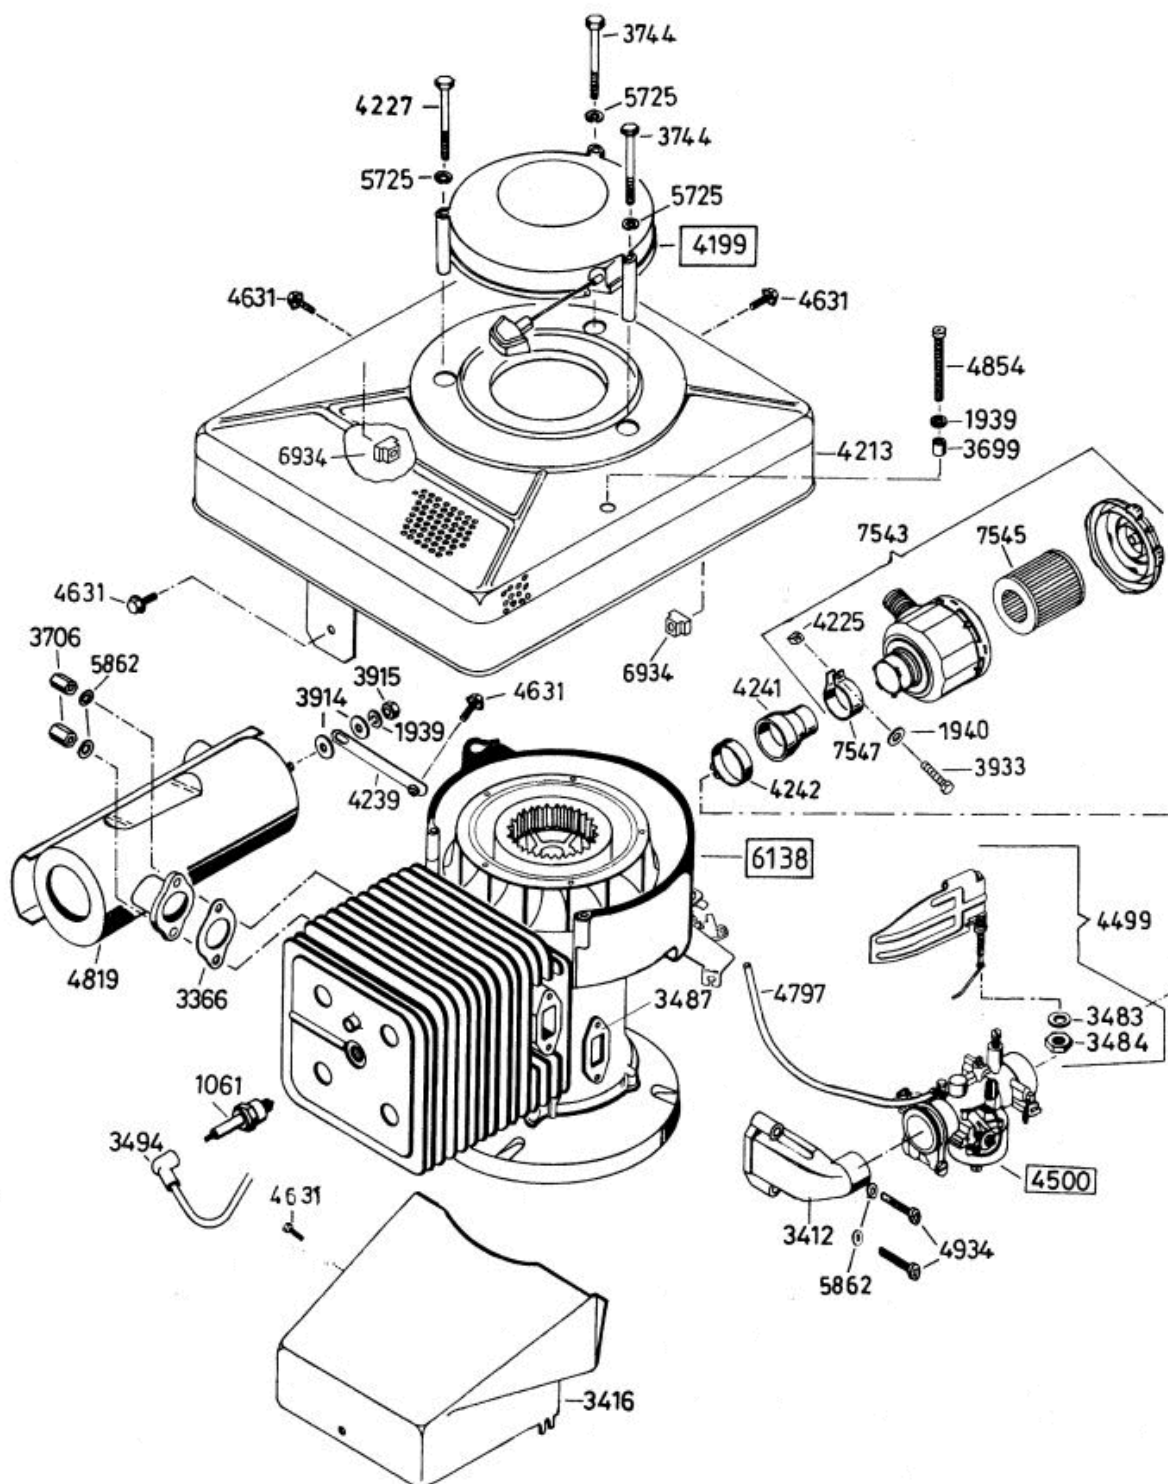

Allrad Bezeichnung: AS 53 B6/RB Allrad Modell: AS 53 B6/RB Jahr: 2002

AS 53 B5  
AS 53 B6 RB

**6137** Antriebsblock  
driving unit  
moteur complet

Allrad Bezeichnung: AS 53 B6/RB Allrad Modell: AS 53 B6/RB Jahr: 2002

Allrad Bezeichnung: AS 53 B6/RB Allrad Modell: AS 53 B6/RB Jahr: 2002

AS 53 B6 RB

Allrad Bezeichnung: AS 53 B6/RB Allrad Modell: AS 53 B6/RB Jahr: 2002

AS 53 B6 RB

Allrad Bezeichnung: AS 53 B6/RB Allrad Modell: AS 53 B6/RB Jahr: 2002

Pour commander des pièces des carburateurs, il faut indiquer le numéro de la pièce de rechange plus le numéro marqué .

4500

- AS 26 AH9, AS 26 AH9/3
- AS 27/2, AS 27/3
- AS 21-165/2, AS 21-165/3
- AS 53
- AS 45 B1A, AS 45 B3A, AS 45 B4
- AS 22, AS 22/3
- AS 28, AS 28/3, AS 28/4
- AS 55 B1